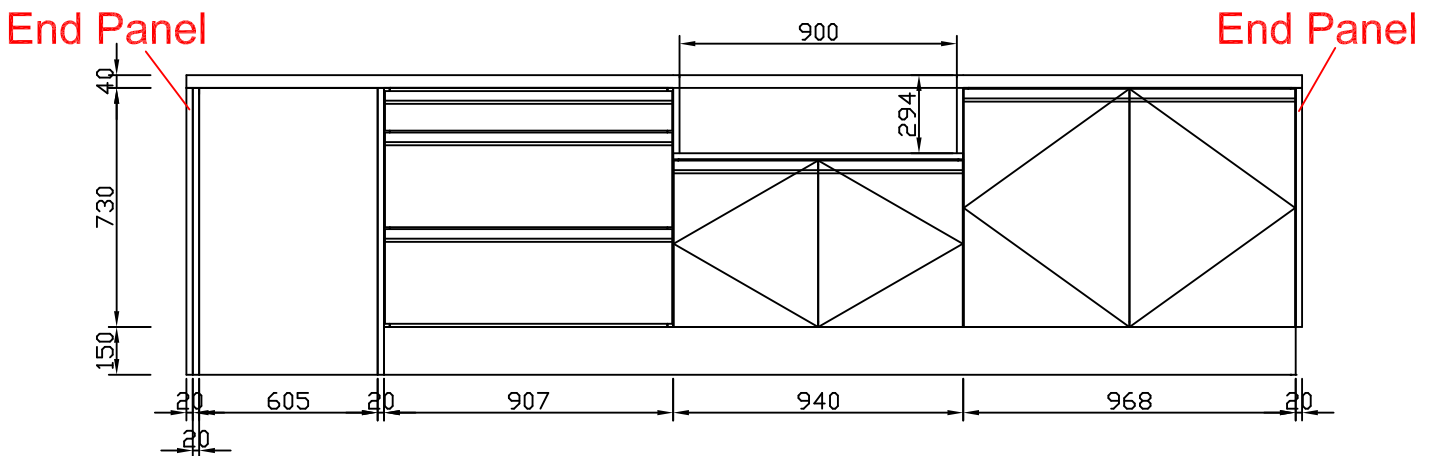

Wall Mounted Kitchen

Benchtop Drawing

Plan view

Internal view

Front view

ALF-C1-840 Single Glass Door Alfresco Drink Chiller

- Water resistant (IPX4 rated)
- Designed for sheltered outdoor use
- 43°C tropical spec for usage in the Australian summer heat
- LED interior lighting controlled with on/off
- Digital temperature display
- 304 grade high quality stainless steel exterior and handle
- Self closing double-glazed door with heated glass and frame to prevent condensation
- Pressure injected foam insulation
- Integral lock/s to protect stock
- Fully adjustable chrome shelves every 11mm.
- Auto defrost with self-evaporating drip tray
- Adjustable feet to allow for level positioning on uneven floors
- Stainless steel compressor base plate
- Doors are not reversible

Specifications

MODEL	ALF-C1-840
CAPACITY	
Nett Total (Litres)	118
PERFORMANCE	
Power Input/Watts	123
Temperature Range (°C)	0 to 10
FEATURES	
Temperature Control	Electronic
Shelves	2 (extra available)
Feet	Adjustable
Door Hinge Location	Right
Refrigerant	R600a
330ml bottle loading capacity	132
500ml bottle loading capacity	72
DIMENSIONS	
Nett External HxWxD (mm)	840x556x520
Nett Weight (kgs)	45