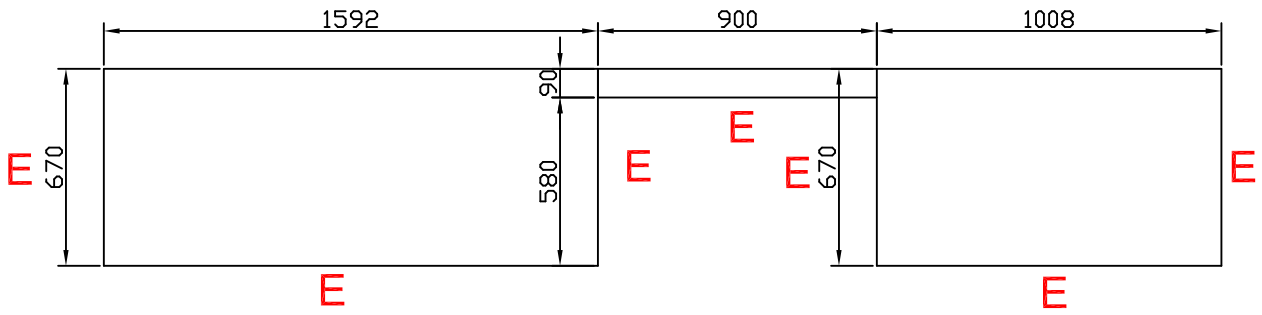

Wall Mounted Kitchen

Benchtop Drawing

Plan view

Internal view

Front view

ALF-C1-840 Single Glass Door Alfresco Drink Chiller

- Water resistant (IPX4 rated)
- Designed for sheltered outdoor use
- 43°C tropical spec for usage in the Australian summer heat
- LED interior lighting controlled with on/off
- Digital temperature display
- 304 grade high quality stainless steel exterior and handle
- Self closing double-glazed door with heated glass and frame to prevent condensation
- Pressure injected foam insulation
- Integral lock/s to protect stock
- Fully adjustable chrome shelves every 11mm.
- Auto defrost with self-evaporating drip tray
- Adjustable feet to allow for level positioning on uneven floors
- Stainless steel compressor base plate
- Doors are not reversible

Specifications

MODEL	ALF-C1-840
CAPACITY	
Nett Total (Litres)	118
PERFORMANCE	
Power Input/Watts	123
Temperature Range (°C)	0 to 10
FEATURES	
Temperature Control	Electronic
Shelves	2 (extra available)
Feet	Adjustable
Door Hinge Location	Right
Refrigerant	R600a
330ml bottle loading capacity	132
500ml bottle loading capacity	72
DIMENSIONS	
Nett External HxWxD (mm)	840x556x520
Nett Weight (kgs)	45