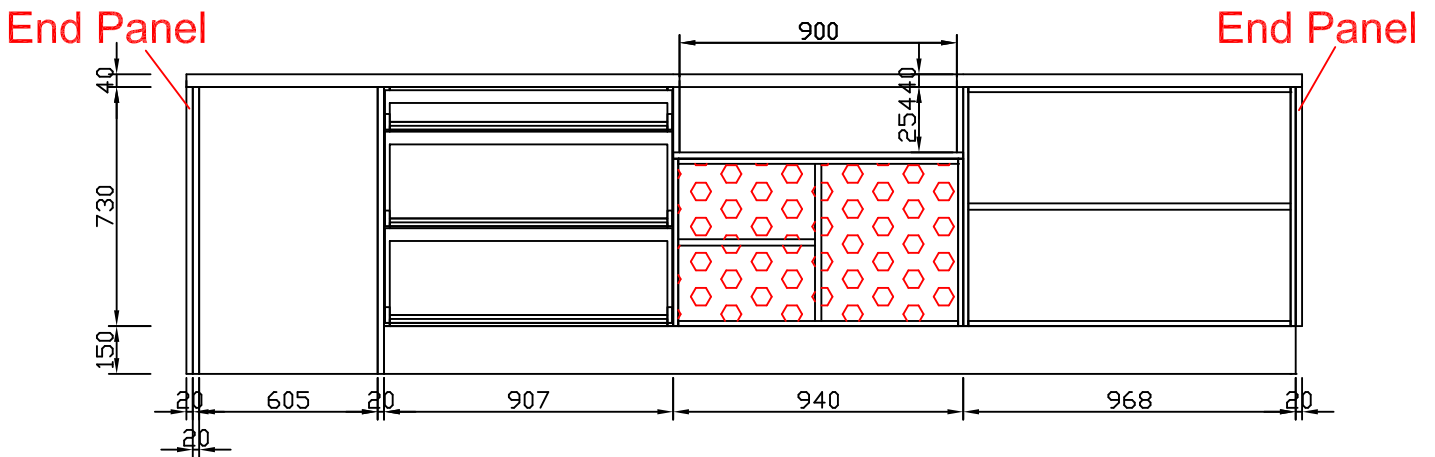

Wall Mounted Kitchen

Benchtop Drawing

Plan view

Internal view

Front view

ALF-C1-840 Single Glass Door Alfresco Drink Chiller

- Water resistant (IPX4 rated)
- Designed for sheltered outdoor use
- 43°C tropical spec for usage in the Australian summer heat
- LED interior lighting controlled with on/off
- Digital temperature display
- 304 grade high quality stainless steel exterior and handle
- Self closing double-glazed door with heated glass and frame to prevent condensation
- Pressure injected foam insulation
- Integral lock/s to protect stock
- Fully adjustable chrome shelves every 11mm.
- Auto defrost with self-evaporating drip tray
- Adjustable feet to allow for level positioning on uneven floors
- Stainless steel compressor base plate
- Doors are not reversible

Specifications

MODEL	ALF-C1-840
CAPACITY	
Nett Total (Litres)	118
PERFORMANCE	
Power Input/Watts	123
Temperature Range (°C)	0 to 10
FEATURES	
Temperature Control	Electronic
Shelves	2 (extra available)
Feet	Adjustable
Door Hinge Location	Right
Refrigerant	R600a
330ml bottle loading capacity	132
500ml bottle loading capacity	72
DIMENSIONS	
Nett External HxWxD (mm)	840x556x520
Nett Weight (kgs)	45