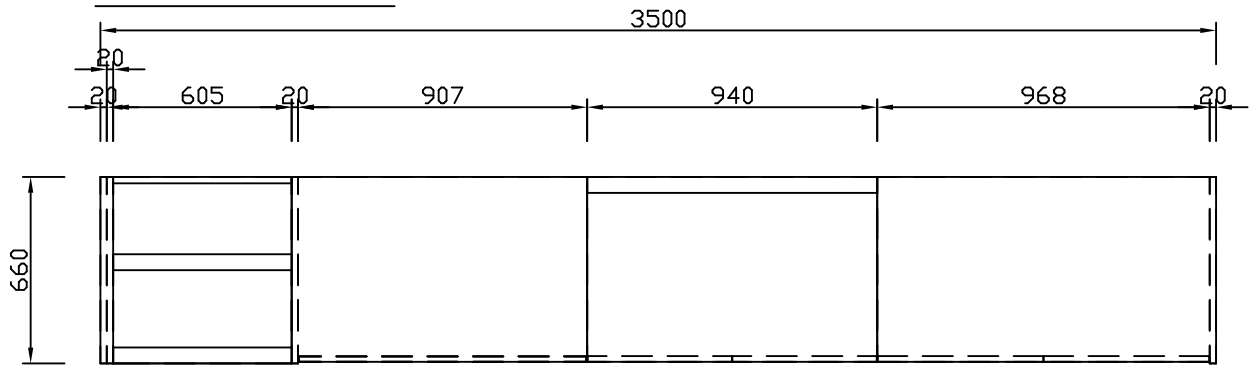

Wall Mounted Kitchen

Benchtop Drawing

Plan view

Internal view

Front view

ALF-C1-840 Single Glass Door Alfresco Drink Chiller

- Water resistant (IPX4 rated)
- Designed for sheltered outdoor use
- 43°C tropical spec for usage in the Australian summer heat
- LED interior lighting controlled with on/off
- Digital temperature display
- 304 grade high quality stainless steel exterior and handle
- Self closing double-glazed door with heated glass and frame to prevent condensation
- Pressure injected foam insulation
- Integral lock/s to protect stock
- Fully adjustable chrome shelves every 11mm.
- Auto defrost with self-evaporating drip tray
- Adjustable feet to allow for level positioning on uneven floors
- Stainless steel compressor base plate
- Doors are not reversible

Specifications

MODEL	ALF-C1-840
CAPACITY	
Nett Total (Litres)	118
PERFORMANCE	
Power Input/Watts	123
Temperature Range (°C)	0 to 10
FEATURES	
Temperature Control	Electronic
Shelves	2 (extra available)
Feet	Adjustable
Door Hinge Location	Right
Refrigerant	R600a
330ml bottle loading capacity	132
500ml bottle loading capacity	72
DIMENSIONS	
Nett External HxWxD (mm)	840x556x520
Nett Weight (kgs)	45