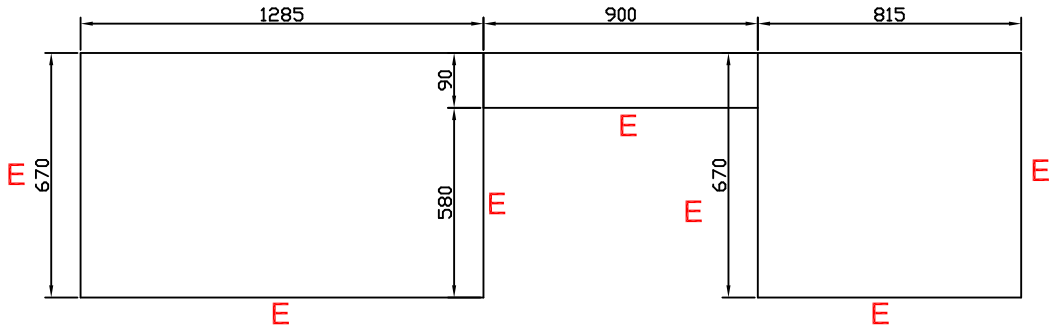

Worktop

Plan view

Internal view

Front view

ALF-C1-840 Single Glass Door Alfresco Drink Chiller

- Water resistant (IPX4 rated)
- Designed for sheltered outdoor use
- 43°C tropical spec for usage in the Australian summer heat
- LED interior lighting controlled with on/off
- Digital temperature display
- 304 grade high quality stainless steel exterior and handle
- Self closing double-glazed door with heated glass and frame to prevent condensation
- Pressure injected foam insulation
- Integral lock/s to protect stock
- Fully adjustable chrome shelves every 11mm.
- Auto defrost with self-evaporating drip tray
- Adjustable feet to allow for level positioning on uneven floors
- Stainless steel compressor base plate
- Doors are not reversible

Specifications

MODEL	ALF-C1-840
CAPACITY	
Nett Total (Litres)	118
PERFORMANCE	
Power Input/Watts	123
Temperature Range (°C)	0 to 10
FEATURES	
Temperature Control	Electronic
Shelves	2 (extra available)
Feet	Adjustable
Door Hinge Location	Right
Refrigerant	R600a
330ml bottle loading capacity	132
500ml bottle loading capacity	72
DIMENSIONS	
Nett External HxWxD (mm)	840x556x520
Nett Weight (kgs)	45