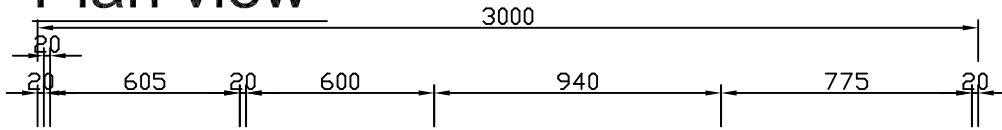

Worktop

Plan view

Internal view

Front view

ALF-C1-840 Single Glass Door Alfresco Drink Chiller

- Water resistant (IPX4 rated)
- Designed for sheltered outdoor use
- 43°C tropical spec for usage in the Australian summer heat
- LED interior lighting controlled with on/off
- Digital temperature display
- 304 grade high quality stainless steel exterior and handle
- Self closing double-glazed door with heated glass and frame to prevent condensation
- Pressure injected foam insulation
- Integral lock/s to protect stock
- Fully adjustable chrome shelves every 11mm.
- Auto defrost with self-evaporating drip tray
- Adjustable feet to allow for level positioning on uneven floors
- Stainless steel compressor base plate
- Doors are not reversible

Specifications

MODEL	ALF-C1-840
CAPACITY	
Nett Total (Litres)	118
PERFORMANCE	
Power Input/Watts	123
Temperature Range (°C)	0 to 10
FEATURES	
Temperature Control	Electronic
Shelves	2 (extra available)
Feet	Adjustable
Door Hinge Location	Right
Refrigerant	R600a
330ml bottle loading capacity	132
500ml bottle loading capacity	72
DIMENSIONS	
Nett External HxWxD (mm)	840x556x520
Nett Weight (kgs)	45