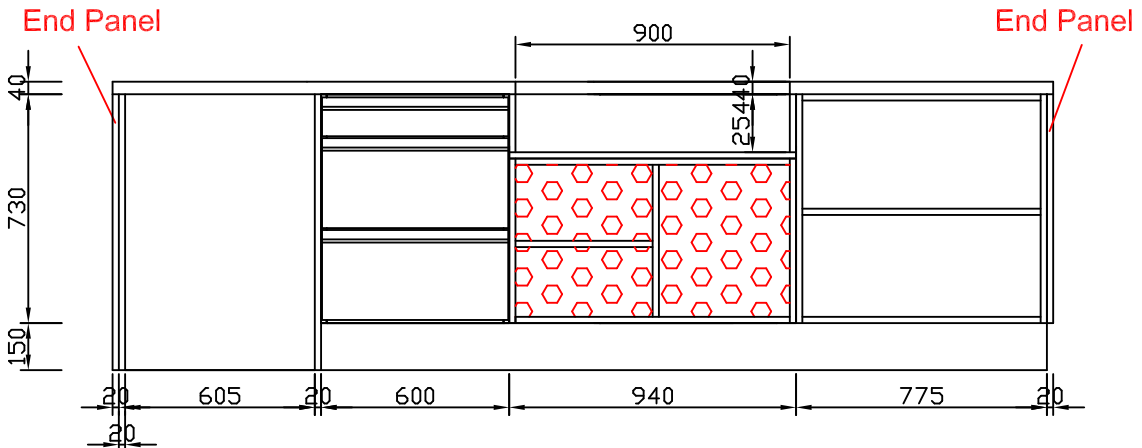

Worktop

Plan view

Internal view

Front view

ALF-C1-840 Single Glass Door Alfresco Drink Chiller

- Water resistant (IPX4 rated)
- Designed for sheltered outdoor use
- 43°C tropical spec for usage in the Australian summer heat
- LED interior lighting controlled with on/off
- Digital temperature display
- 304 grade high quality stainless steel exterior and handle
- Self closing double-glazed door with heated glass and frame to prevent condensation
- Pressure injected foam insulation
- Integral lock/s to protect stock
- Fully adjustable chrome shelves every 11mm.
- Auto defrost with self-evaporating drip tray
- Adjustable feet to allow for level positioning on uneven floors
- Stainless steel compressor base plate
- Doors are not reversible

Specifications

MODEL	ALF-C1-840
CAPACITY	
Nett Total (Litres)	118
PERFORMANCE	
Power Input/Watts	123
Temperature Range (°C)	0 to 10
FEATURES	
Temperature Control	Electronic
Shelves	2 (extra available)
Feet	Adjustable
Door Hinge Location	Right
Refrigerant	R600a
330ml bottle loading capacity	132
500ml bottle loading capacity	72
DIMENSIONS	
Nett External HxWxD (mm)	840x556x520
Nett Weight (kgs)	45