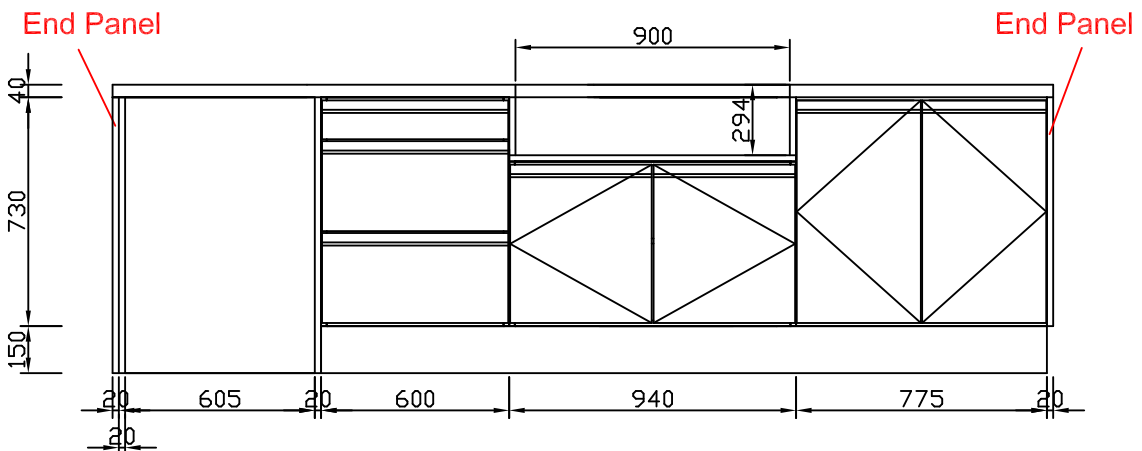

Worktop

Plan view

Internal view

Front view

ALF-C1-840 Single Glass Door Alfresco Drink Chiller

- Water resistant (IPX4 rated)
- Designed for sheltered outdoor use
- 43°C tropical spec for usage in the Australian summer heat
- LED interior lighting controlled with on/off
- Digital temperature display
- 304 grade high quality stainless steel exterior and handle
- Self closing double-glazed door with heated glass and frame to prevent condensation
- Pressure injected foam insulation
- Integral lock/s to protect stock
- Fully adjustable chrome shelves every 11mm.
- Auto defrost with self-evaporating drip tray
- Adjustable feet to allow for level positioning on uneven floors
- Stainless steel compressor base plate
- Doors are not reversible

Specifications

MODEL	ALF-C1-840
CAPACITY	
Nett Total (Litres)	118
PERFORMANCE	
Power Input/Watts	123
Temperature Range (°C)	0 to 10
FEATURES	
Temperature Control	Electronic
Shelves	2 (extra available)
Feet	Adjustable
Door Hinge Location	Right
Refrigerant	R600a
330ml bottle loading capacity	132
500ml bottle loading capacity	72
DIMENSIONS	
Nett External HxWxD (mm)	840x556x520
Nett Weight (kgs)	45