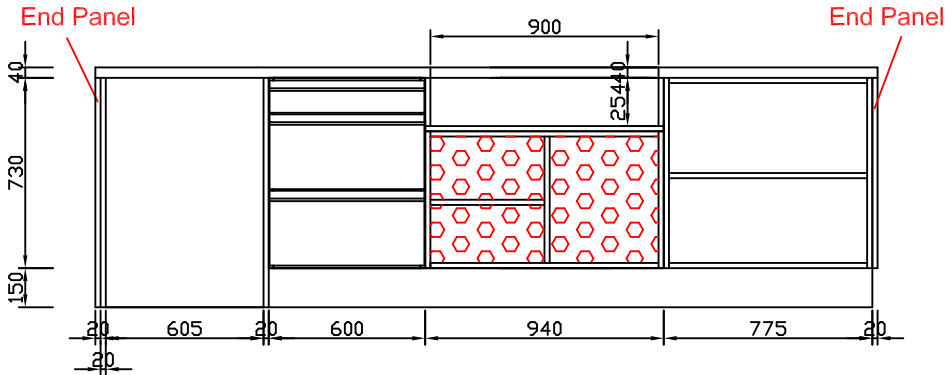

Worktop

Plan view

Internal view

Front view

Rear Glass Panel

ALF-C1-840 Single Glass Door Alfresco Drink Chiller

- Water resistant (IPX4 rated)
- Designed for sheltered outdoor use
- 43°C tropical spec for usage in the Australian summer heat
- LED interior lighting controlled with on/off
- Digital temperature display
- 304 grade high quality stainless steel exterior and handle
- Self closing double-glazed door with heated glass and frame to prevent condensation
- Pressure injected foam insulation
- Integral lock/s to protect stock
- Fully adjustable chrome shelves every 11mm.
- Auto defrost with self-evaporating drip tray
- Adjustable feet to allow for level positioning on uneven floors
- Stainless steel compressor base plate
- Doors are not reversible

Specifications

MODEL	ALF-C1-840
CAPACITY	
Nett Total (Litres)	118
PERFORMANCE	
Power Input/Watts	123
Temperature Range (°C)	0 to 10
FEATURES	
Temperature Control	Electronic
Shelves	2 (extra available)
Feet	Adjustable
Door Hinge Location	Right
Refrigerant	R600a
330ml bottle loading capacity	132
500ml bottle loading capacity	72
DIMENSIONS	
Nett External HxWxD (mm)	840x556x520
Nett Weight (kgs)	45