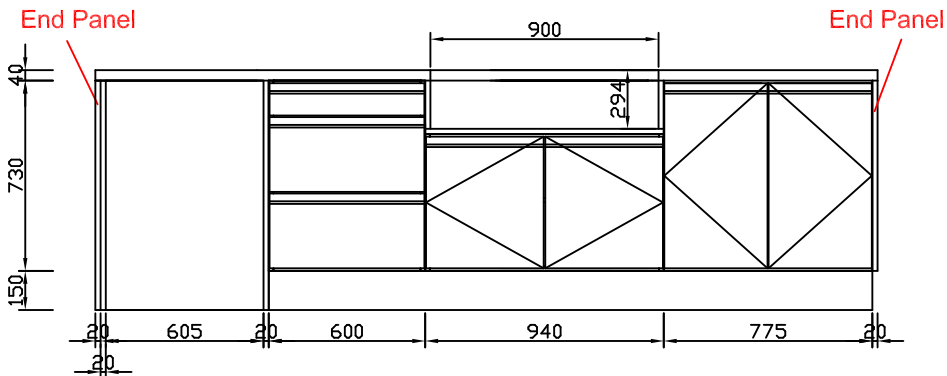

Worktop

Plan view

Internal view

Front view

Rear Glass Panel

ALF-C1-840 Single Glass Door Alfresco Drink Chiller

- Water resistant (IPX4 rated)
- Designed for sheltered outdoor use
- 43°C tropical spec for usage in the Australian summer heat
- LED interior lighting controlled with on/off
- Digital temperature display
- 304 grade high quality stainless steel exterior and handle
- Self closing double-glazed door with heated glass and frame to prevent condensation
- Pressure injected foam insulation
- Integral lock/s to protect stock
- Fully adjustable chrome shelves every 11mm.
- Auto defrost with self-evaporating drip tray
- Adjustable feet to allow for level positioning on uneven floors
- Stainless steel compressor base plate
- Doors are not reversible

Specifications

MODEL	ALF-C1-840
CAPACITY	
Nett Total (Litres)	118
PERFORMANCE	
Power Input/Watts	123
Temperature Range (°C)	0 to 10
FEATURES	
Temperature Control	Electronic
Shelves	2 (extra available)
Feet	Adjustable
Door Hinge Location	Right
Refrigerant	R600a
330ml bottle loading capacity	132
500ml bottle loading capacity	72
DIMENSIONS	
Nett External HxWxD (mm)	840x556x520
Nett Weight (kgs)	45