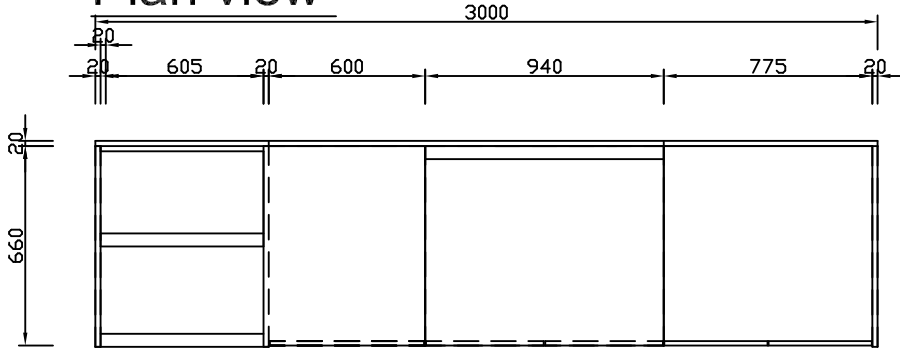

Worktop

Plan view

Internal view

Front view

Rear Glass Panel

ALF-C1-840 Single Glass Door Alfresco Drink Chiller

- Water resistant (IPX4 rated)
- Designed for sheltered outdoor use
- 43°C tropical spec for usage in the Australian summer heat
- LED interior lighting controlled with on/off
- Digital temperature display
- 304 grade high quality stainless steel exterior and handle
- Self closing double-glazed door with heated glass and frame to prevent condensation
- Pressure injected foam insulation
- Integral lock/s to protect stock
- Fully adjustable chrome shelves every 11mm.
- Auto defrost with self-evaporating drip tray
- Adjustable feet to allow for level positioning on uneven floors
- Stainless steel compressor base plate
- Doors are not reversible

Specifications

MODEL	ALF-C1-840
CAPACITY	
Nett Total (Litres)	118
PERFORMANCE	
Power Input/Watts	123
Temperature Range (°C)	0 to 10
FEATURES	
Temperature Control	Electronic
Shelves	2 (extra available)
Feet	Adjustable
Door Hinge Location	Right
Refrigerant	R600a
330ml bottle loading capacity	132
500ml bottle loading capacity	72
DIMENSIONS	
Nett External HxWxD (mm)	840x556x520
Nett Weight (kgs)	45