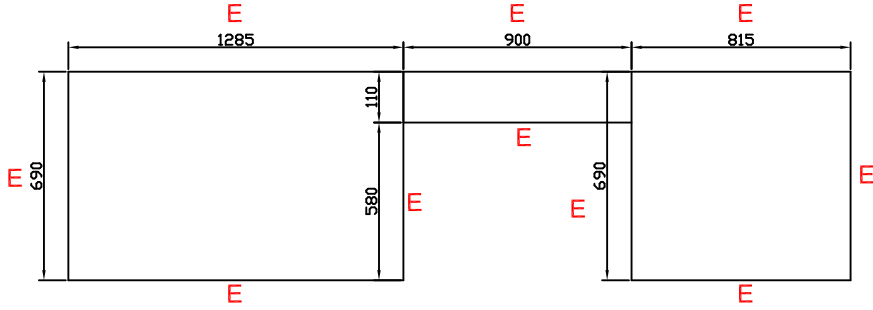

Worktop

Plan view

Internal view

Front view

Rear Glass Panel

ALF-C1-840 Single Glass Door Alfresco Drink Chiller

- Water resistant (IPX4 rated)
- Designed for sheltered outdoor use
- 43°C tropical spec for usage in the Australian summer heat
- LED interior lighting controlled with on/off
- Digital temperature display
- 304 grade high quality stainless steel exterior and handle
- Self closing double-glazed door with heated glass and frame to prevent condensation
- Pressure injected foam insulation
- Integral lock/s to protect stock
- Fully adjustable chrome shelves every 11mm.
- Auto defrost with self-evaporating drip tray
- Adjustable feet to allow for level positioning on uneven floors
- Stainless steel compressor base plate
- Doors are not reversible

Specifications

MODEL	ALF-C1-840
CAPACITY	
Nett Total (Litres)	118
PERFORMANCE	
Power Input/Watts	123
Temperature Range (°C)	0 to 10
FEATURES	
Temperature Control	Electronic
Shelves	2 (extra available)
Feet	Adjustable
Door Hinge Location	Right
Refrigerant	R600a
330ml bottle loading capacity	132
500ml bottle loading capacity	72
DIMENSIONS	
Nett External HxWxD (mm)	840x556x520
Nett Weight (kgs)	45