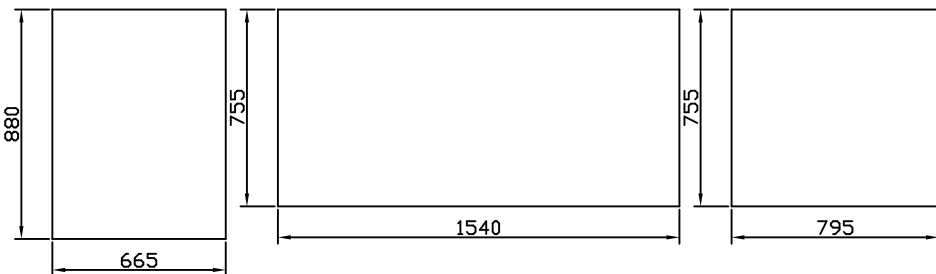

Worktop

Plan view

Internal view

Front view

Rear Glass Panel

ALF-C1-840 Single Glass Door Alfresco Drink Chiller

- Water resistant (IPX4 rated)
- Designed for sheltered outdoor use
- 43°C tropical spec for usage in the Australian summer heat
- LED interior lighting controlled with on/off
- Digital temperature display
- 304 grade high quality stainless steel exterior and handle
- Self closing double-glazed door with heated glass and frame to prevent condensation
- Pressure injected foam insulation
- Integral lock/s to protect stock
- Fully adjustable chrome shelves every 11mm.
- Auto defrost with self-evaporating drip tray
- Adjustable feet to allow for level positioning on uneven floors
- Stainless steel compressor base plate
- Doors are not reversible

Specifications

MODEL	ALF-C1-840
CAPACITY	
Nett Total (Litres)	118
PERFORMANCE	
Power Input/Watts	123
Temperature Range (°C)	0 to 10
FEATURES	
Temperature Control	Electronic
Shelves	2 (extra available)
Feet	Adjustable
Door Hinge Location	Right
Refrigerant	R600a
330ml bottle loading capacity	132
500ml bottle loading capacity	72
DIMENSIONS	
Nett External HxWxD (mm)	840x556x520
Nett Weight (kgs)	45